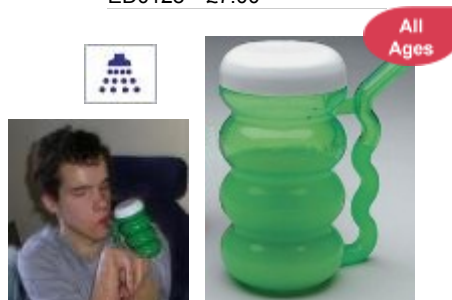

Cup with Built in Straw

This cup has finger grips, a screw top lid and an integral straw which does not move and reaches liquid at the bottom of the cup. This is very beneficial for children with limited mobility or neck control. 13fl. oz.

Colour:	Clear Lime Green	
	Code	Price
	ED0128	£7.00