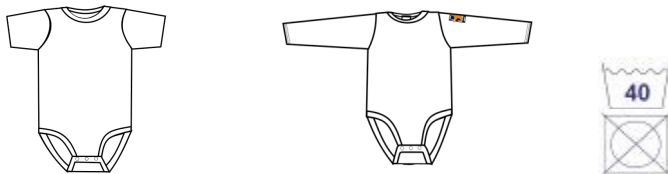

Short Sleeved T-Shirt Neck Long Sleeved T-Shirt Neck

Colours: [Contact us for availability](#) Colours: [Contact us for availability](#)

Age	Code	Price	Age	Code	Price
3-4	CU0412	SOLD OUT	3-4	CT0215	SOLD OUT
5-6	CU0413	SOLD OUT	5-6	CT0216	SOLD OUT
7-8	CU0414	£10.00	7-8	CT0217	£12.00
9-10	CU0415	£12.00	9-10	CT0218	SOLD OUT
11-12	CU0416	£12.00	11-12	CT0219	ONLY WHITE
13-14	CU0417	£12.00	13-14	CT0220	£14.00