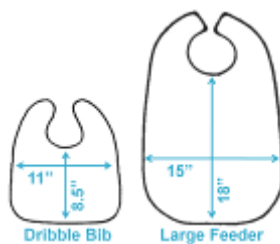

Fledglings' Neckerchiefs

These absorbent, waterproof neckerchiefs have been made to order by Fledglings since 1998.

4 sizes. Choose according to amount of cover preferred. Ages given as a guide to neck size.

From July 2012

Due to increasing demand, all neckerchiefs, feeders and bibs will take up to 4 weeks to be made.

Wide variety of fabrics available. Visit www.fledglings.org.uk/bibs or let Fledglings select a suitable assortment.

- **Size 1**
  Length 8"
- **Size 2**
  Length 10"
- **Size 3**
  Length 12.5"
- **Size 4**
  Length 15"

Reversible Neckerchief

Reversible style for all occasions. Velcro fastening. Add 50p for popper fastening.

Colours: Various. See web or contact us for details.

Size	Code	Price
1	CB0200	£5.50
2	CB0114	£7.00
3	CB0004	£7.75
4	CB0005	£9.00

Neckerchief Bib

The most absorbent of our range. Velcro fastening. Add 50p for popper fastening.

Colours: Various. See web or contact us for details.

Size	Code	Price
1	CB0201	£5.50
2	CB0115	£7.00
3	CB0006	£7.75
4	CB0007	£9.00

Economy Towelling Neckerchief

Simple 2 layer absorbent neckerchief. Velcro fastening. Add 50p for popper fastening.

Colours: Navy, Bottle Green, Red, Pink or Pale Blue

Size	Code	Price
1	CB0214	£4.75
2	CB0210	£6.00
3	CB0212	£6.00
4	CB0213	£7.00

Fledglings' School Bib and Feeder

Velcro fastening. Developed to complement school uniforms. The dribble bib acts as a feeder for a young child or as a dribble bib for an older child.

Colours: Various. See web or contact us for details.

Size	Inches	Code	Price
Dribble Bib	L8.5 x W11"	CB0116	£9.00
Large Feeder	L18 x W15"	CB0117	£11.00

Absorbent Feeder and Apron

Popper Fastening. These very absorbent polyester/rayon feeders have a vinyl backing and popper fastenings. They come in two sizes and three colour ways and are excellent value