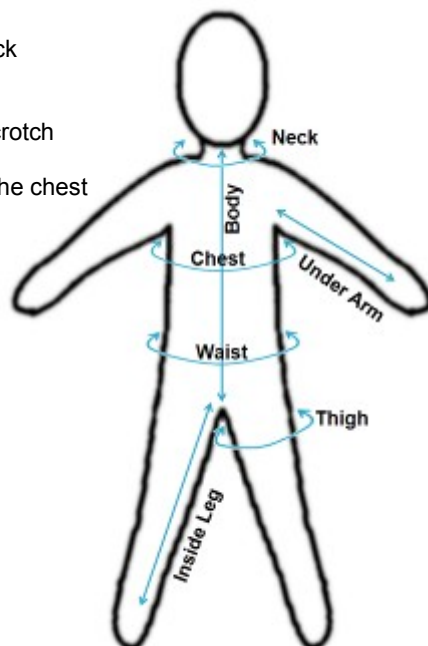

Payment Terms: Payment is due within 14 days of invoice. Goods remain the property of Fledglings until payment has been made in full. Payment may be made by debit card, cheque, postal order or by BACS (directly into our bank account) Please quote your unique customer number which can be found on your invoice.

Returns: If you wish to return a product, please contact us within 7 days of receipt. Returned products must be sent in the original packaging and in a fully re-saleable condition. Payment of the outward posting and packing charge must accompany the returned item unless other arrangements have been agreed.

We hope you will be very satisfied with the goods you receive from Fledglings. If you have any comments about the goods or service we supply please use the Feedback Form supplied or email us at enquiries@fledglings.org.uk

Fledglings, Wenden Court, Station Approach, Wendens Ambo, Saffron Walden, CB11 4LB
Fledglings is a Registered Charity (1112618) providing practical help to families of disabled children
Company limited by guarantee (Registered in England and Wales No. 459297.)

Measuring guide

- **Neck**
  Around the base of the neck
- **Body**
  Measured on child's back.
  Base of neck to centre of crotch
- **Chest**
  Around the widest part of the chest
- **Waist**
  Around the waist
- **Under Arm**
  Armpit to wrist
- **Thigh**
  Around the top of the thigh
- **Inside Leg**

Symbols key

- Machine washable - 40C
- Hand wash or wipe down only
- Can be tumble dried (no temperature specified)
- Can be tumble dried - Low Temperature
- Cannot be tumble dried
- Contains waterproofing
- Dishwasher safe
- Not dishwasher safe
- Microwave safe
- Not microwave safe
- Approximate age guide 8 and over
- Hand crafted in the UK especially for Fledglings