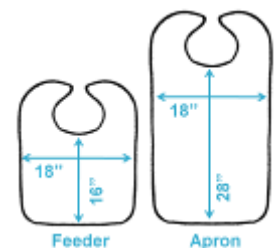

Size	Inches	Code	Price
Dribble Bib	L8.5 x W11"	CB0116	£9.00
Large Feeder	L18 x W15"	CB0117	£11.00

Absorbent Feeder and Apron

Popper Fastening. These very absorbent polyester/rayon feeders have a vinyl backing and popper fastenings. They come in two sizes and three colour ways and are excellent value

Colours: Blue/Pink, Blue/Yellow or Green Stuart

Size	Inches	Code	Price
Feeder	L16 x W18"	CB0027	£7.25
Apron	L28 x W18"	CB0028	£9.25

Wide variety of fabrics available. Visit www.fledglings.org.uk/bibs to view current range