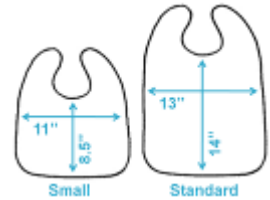

Colours: Navy, Royal Blue, Bottle Green, Red, Pink or Pale Blue Towelling. Backing colour may vary.

Size	Code	Price
Small L 8.5 x W 11"	CB0111	£7.50
Standard L 14 x W 13"	CB0112	£9.00

*"Bibs are good quality, practical and very unobtrusive."
Sarah - parent*